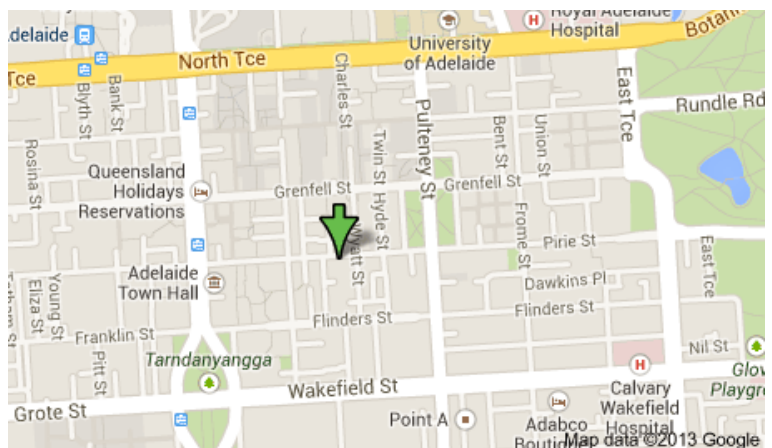

Location Guide

Adelaide Meeting Room Hire is located right in heart of the Adelaide CBD. Our building has a well renowned Adelaide Coffee Café – Cibo' on the ground floor, creating a great cosmopolitan environment for our building, staff, guests and clients: Restaurants and casual eating facilities nearby or lining Pirie Street

Address

- Level 5, 97 Pirie Street, Adelaide
- Take lifts ground floor, exit on 5th, located in-front slight right

Transport

- Airport: 6.5lk's, 15min drive
- Adelaide Railway Station: 750 mtr., 12min walk
- Buses: 5 min walk
- Taxis: Yellow: 13 22 27, Independent: 13 22 11

Car Parking

- Numerous car parks within a short walking distance
- U-Park on Wyatt Street Enter via Wyatt Street or Hyde St
 - Rundle Place Car Park Enter via Grenfell St
 - U-Park on Pirie/Flinders Enter off Sudholz Plc via Flinders St
 - Ezi-park Flinders Link Enter via Flinders or off Wyatt St

Nearby Hotels

- Mantra Hindmarsh: 55-67 Hindmarsh Sq
- Ibis Adelaide: 22 Grenfell St
- Crowne Plaza: 16 Hindmarsh Sq
- Adina Apartment Hotel: 2 Finders St

Landmarks within walking distance

- Rundle Mall: 5 min
- Casino: 12 min
- Museum & Art Centre: 8 min
- Adelaide Central Market: 12 min
- Botanic Gardens: 18 min
- Adelaide Oval: 26 min