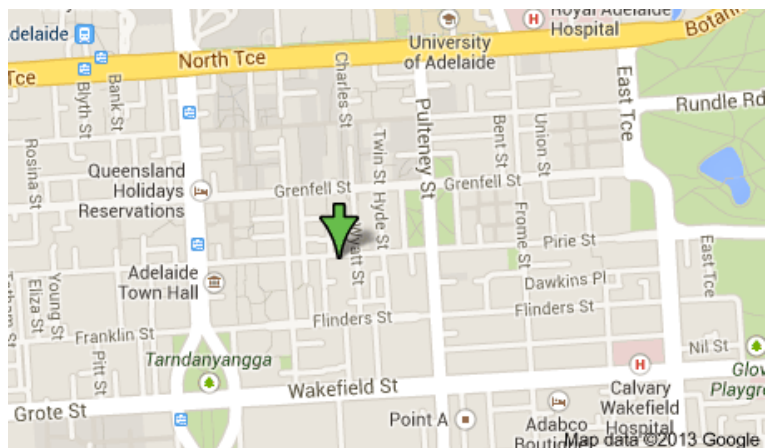

Adelaide Meeting Room Hire

08 8227 2409

andrea@adelaidemeetingroomhire.com.au

www.adelaidemeetingroomhire.com.au